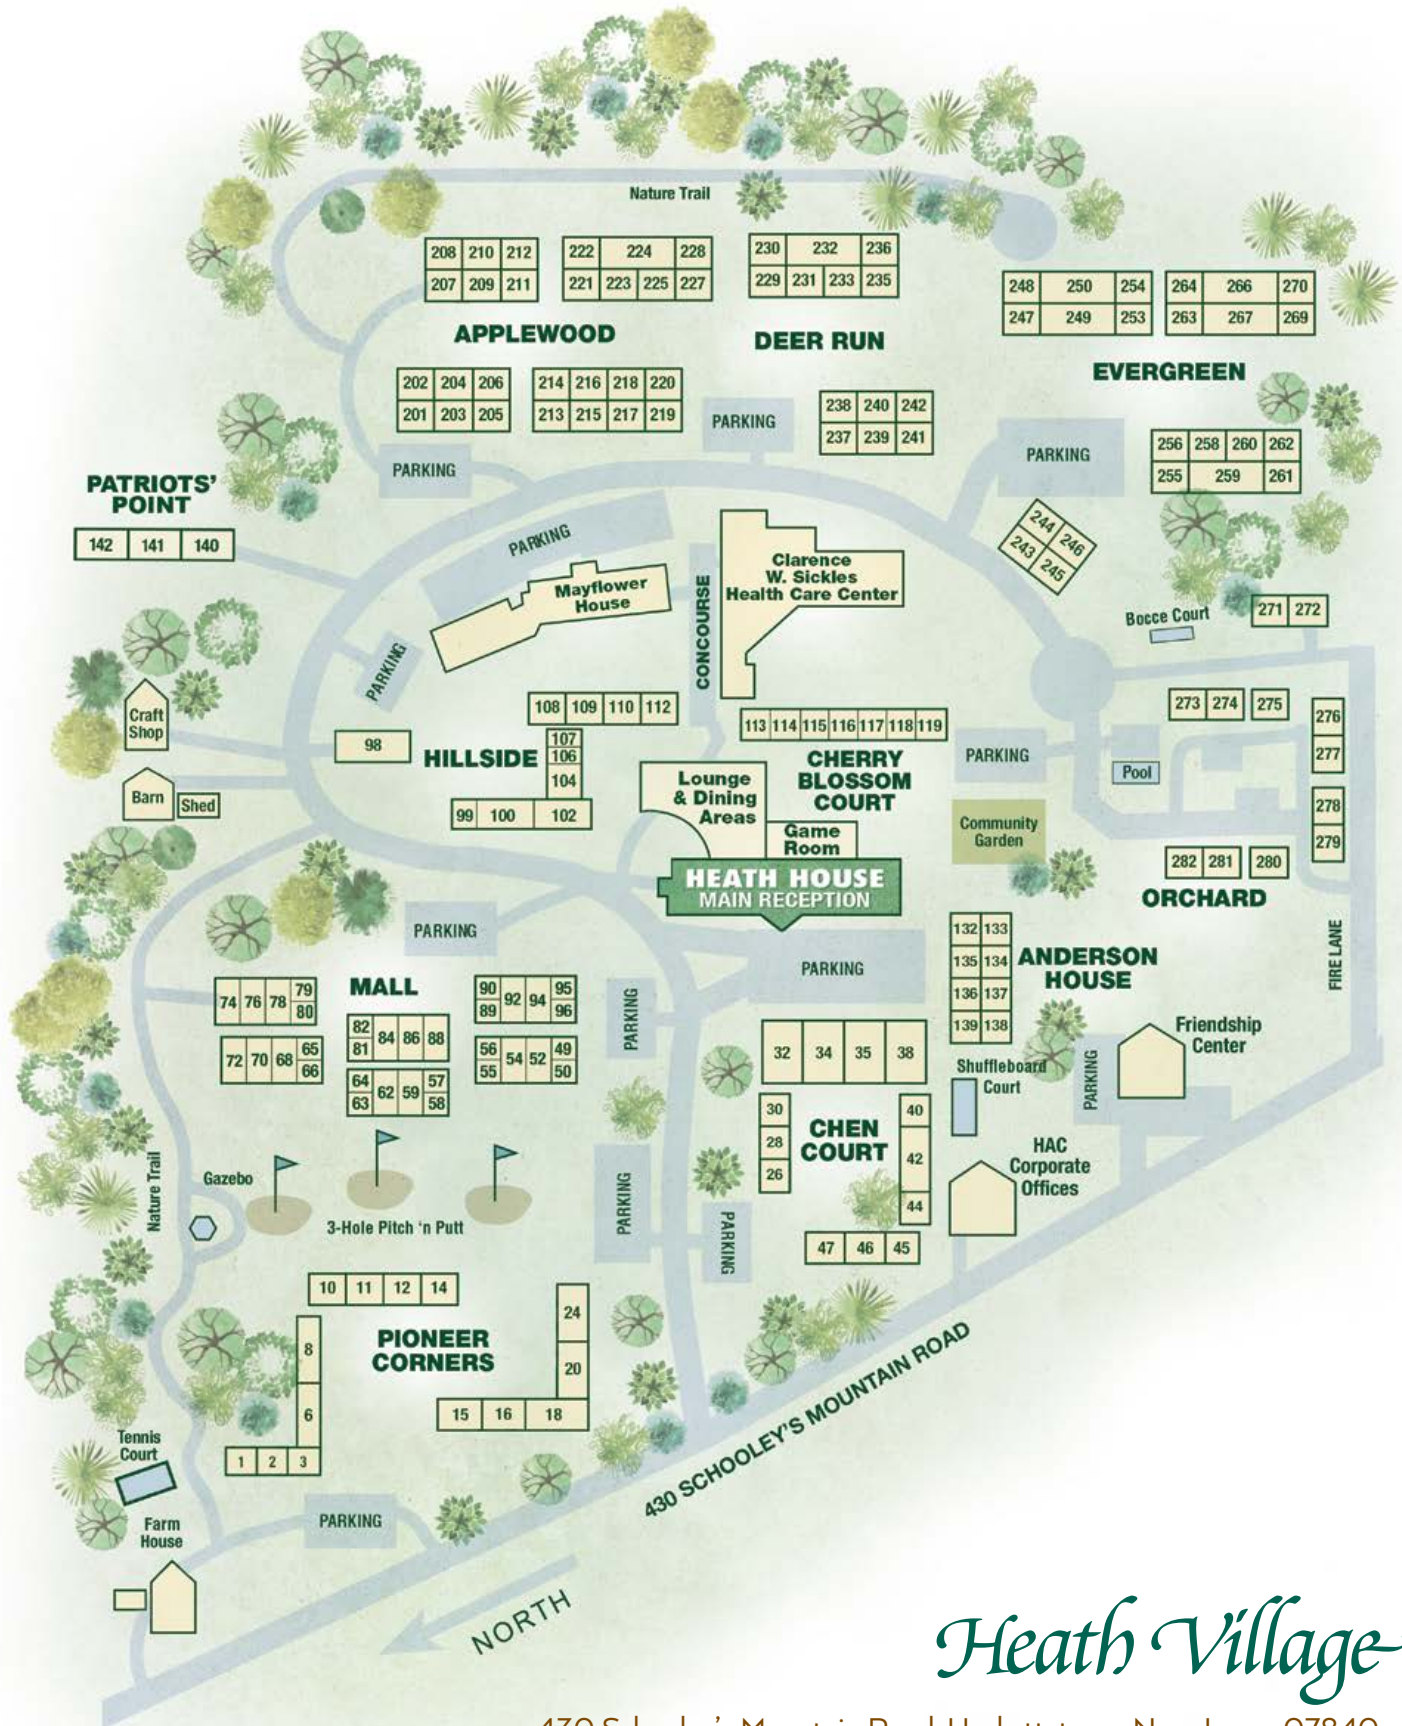

CAMPUS MAP

Heath Village

430 Schooley's Mountain Road, Hackettstown, New Jersey 07840
Tel: 908-852-4801 • E-mail: info@heathvillage.com