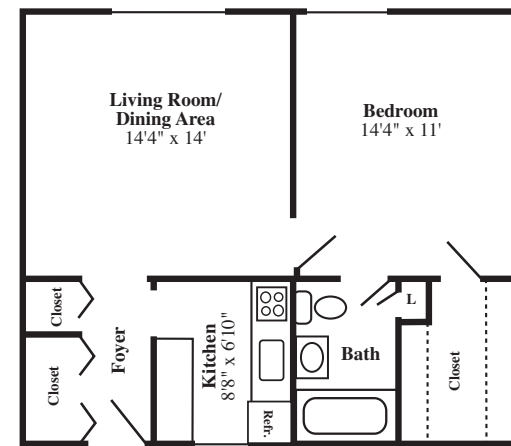

HEATH HOUSE

Heath House Studio

LOWER CAMPUS

Studio

Two Bedrooms

Floor Plans

Heath Village

A Unique Retirement Community Since 1966

Heath House Suite

One Bedroom

Two Bedrooms / Two Baths

Deluxe
One
Bedroom

430 Schooley's Mountain Road
Hackettstown, NJ 07840
(908) 852-4801 • Fax: (908) 684-5023
website: www.heathvillage.com

UPPER CAMPUS

One Bedroom - A

One Bedroom - B

Two Bedrooms

One Bedroom - C

Two Bedrooms, One & Half Baths

COTTAGES