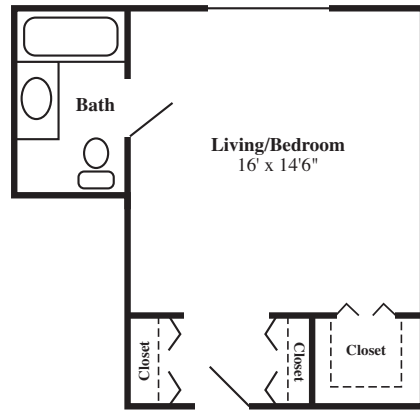

HEATH HOUSE

Heath House Studio

LOWER CAMPUS

Studio

Two Bedrooms

Floor Plans

Heath Village

A Unique Retirement Community Since 1966

Heath House Suite

One Bedroom

Two Bedrooms / Two Baths

Deluxe
One
Bedroom

430 Schooley's Mountain Road
Hackettstown, NJ 07840
(908) 852-4801 • Fax: (908) 684-5023
website: www.heathvillage.com

UPPER CAMPUS

One Bedroom - A

One Bedroom - B

Two Bedrooms

One Bedroom - C

Two Bedrooms, One & Half Baths

COTTAGES