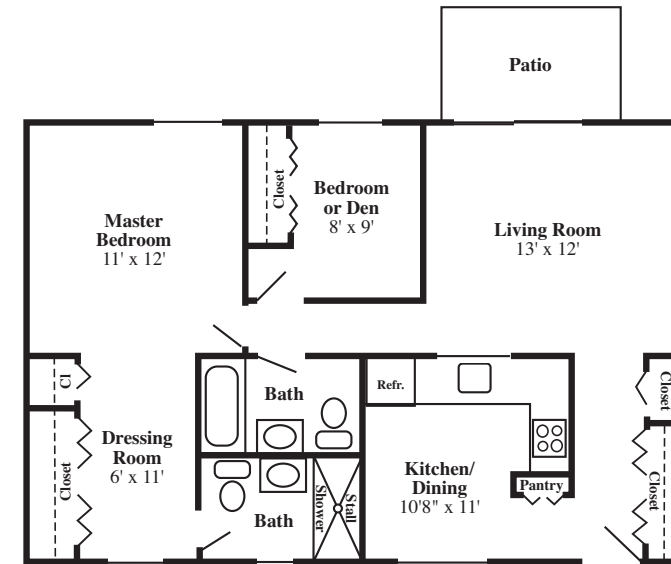

HEATH HOUSE

Heath House Studio

LOWER CAMPUS

Studio

Two Bedrooms

Floor Plans

Heath Village

A Unique Retirement Community Since 1966

Heath House Suite

One Bedroom

Two Bedrooms / Two Baths

Deluxe
One
Bedroom

430 Schooley's Mountain Road
Hackettstown, NJ 07840
(908) 852-4801 • Fax: (908) 684-5023
website: www.heathvillage.com

UPPER CAMPUS

One Bedroom - A

One Bedroom - B

Two Bedrooms

One Bedroom - C

Two Bedrooms, One & Half Baths

COTTAGES