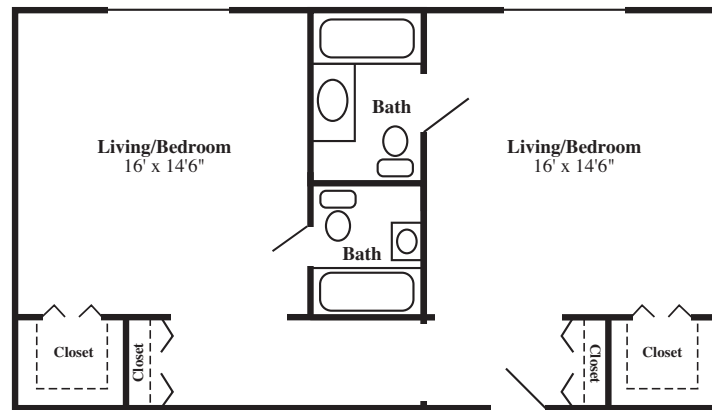

HEATH HOUSE

Heath House Studio

LOWER CAMPUS

Studio

Two Bedrooms

Floor Plans

Heath Village

A Unique Retirement Community Since 1966

Heath House Suite

One Bedroom

Two Bedrooms / Two Baths

Deluxe
One
Bedroom

430 Schooley's Mountain Road
Hackettstown, NJ 07840
(908) 852-4801 • Fax: (908) 684-5023
website: www.heathvillage.com

UPPER CAMPUS

One Bedroom - A

One Bedroom - B

Two Bedrooms

One Bedroom - C

Two Bedrooms, One & Half Baths

COTTAGES