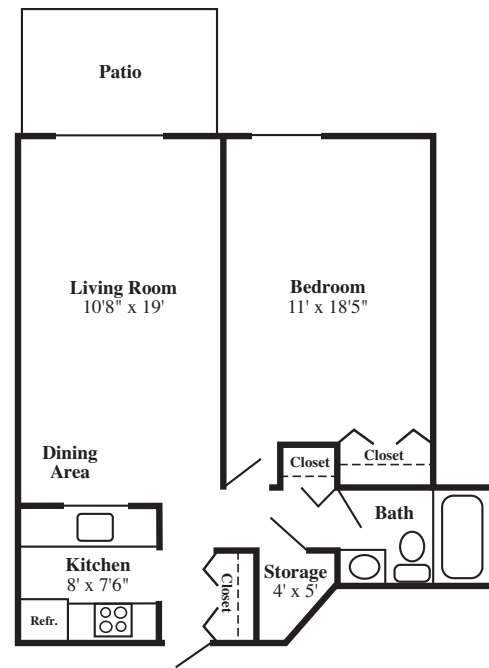

HEATH HOUSE

Heath House Studio

LOWER CAMPUS

Studio

Two Bedrooms

Floor Plans

Heath Village

A Unique Retirement Community Since 1966

Heath House Suite

One Bedroom

Two Bedrooms / Two Baths

Deluxe
One
Bedroom

430 Schooley's Mountain Road
Hackettstown, NJ 07840
(908) 852-4801 • Fax: (908) 684-5023
website: www.heathvillage.com

UPPER CAMPUS

One Bedroom - A

One Bedroom - B

Two Bedrooms

One Bedroom - C

Two Bedrooms, One & Half Baths

COTTAGES