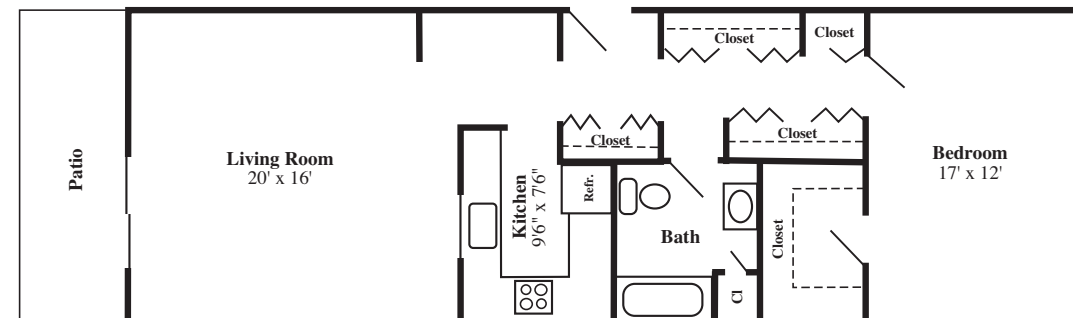

Heath House Suite

One Bedroom

Two Bedrooms / Two Baths

Deluxe
One
Bedroom

430 Schooley's Mountain Road
Hackettstown, NJ 07840
(908) 852-4801 • Fax: (908) 684-5023
website: www.heathvillage.com

UPPER CAMPUS

One Bedroom - A

One Bedroom - B

Two Bedrooms

One Bedroom - C

Two Bedrooms, One & Half Baths

COTTAGES