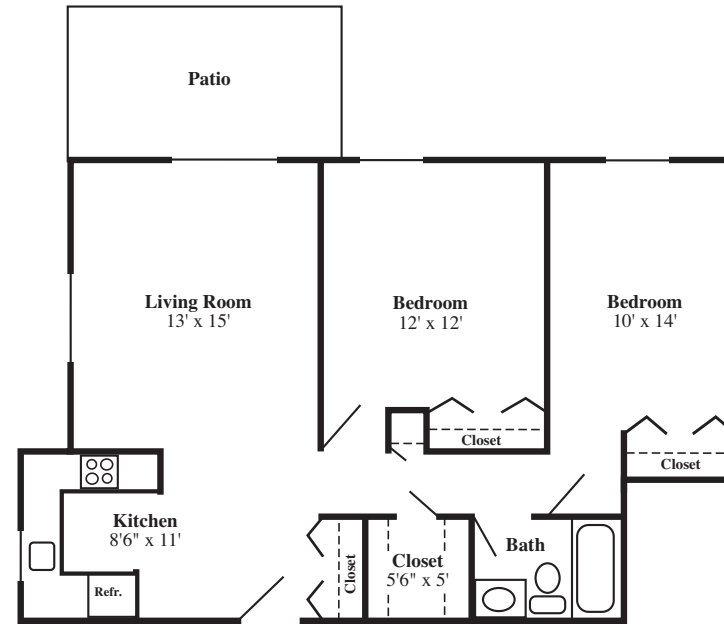

HEATH HOUSE

Heath House Studio

LOWER CAMPUS

Studio

Two Bedrooms

Floor Plans

Heath Village

A Unique Retirement Community Since 1966

Heath House Suite

One Bedroom

Two Bedrooms / Two Baths

Deluxe
One
Bedroom

430 Schooley's Mountain Road
Hackettstown, NJ 07840
(908) 852-4801 • Fax: (908) 684-5023
website: www.heathvillage.com

UPPER CAMPUS

One Bedroom - A

One Bedroom - B

Two Bedrooms

One Bedroom - C

Two Bedrooms, One & Half Baths

COTTAGES