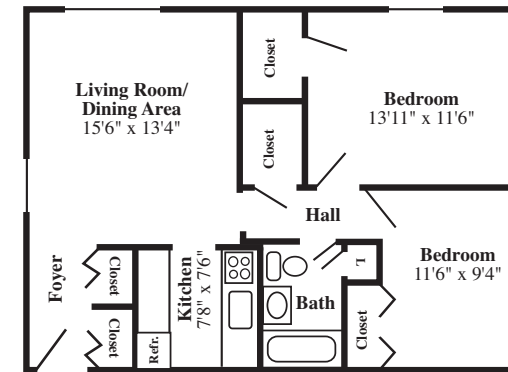

HEATH HOUSE

Heath House Studio

LOWER CAMPUS

Studio

Two Bedrooms

Floor Plans

Heath Village

A Unique Retirement Community Since 1966

Heath House Suite

One Bedroom

Two Bedrooms / Two Baths

Deluxe
One
Bedroom

430 Schooley's Mountain Road
Hackettstown, NJ 07840
(908) 852-4801 • Fax: (908) 684-5023
website: www.heathvillage.com

UPPER CAMPUS

One Bedroom - A

One Bedroom - B

Two Bedrooms

One Bedroom - C

Two Bedrooms, One & Half Baths

COTTAGES