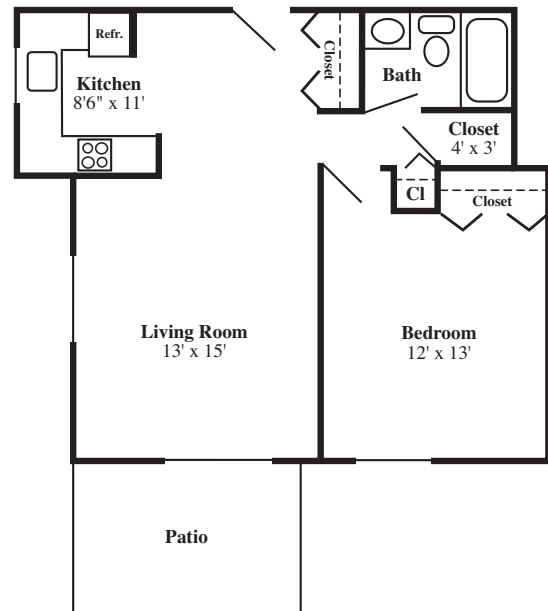

Heath House Suite

One Bedroom

Two Bedrooms / Two Baths

Deluxe
One
Bedroom

430 Schooley's Mountain Road
Hackettstown, NJ 07840
(908) 852-4801 • Fax: (908) 684-5023
website: www.heathvillage.com

UPPER CAMPUS

One Bedroom - A

One Bedroom - B

Two Bedrooms

One Bedroom - C

Two Bedrooms, One & Half Baths

COTTAGES