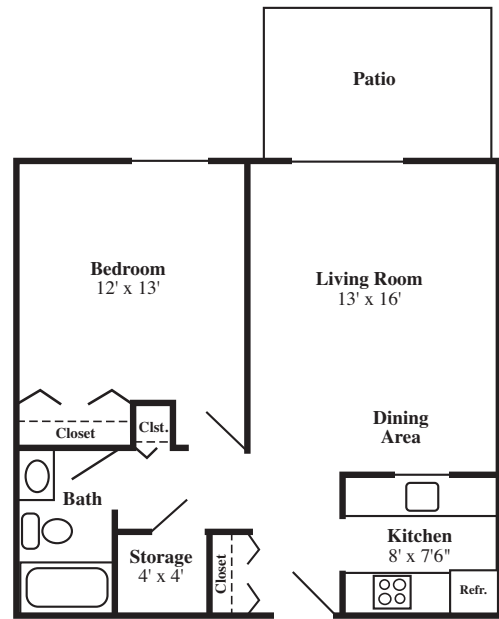

Heath House Suite

One Bedroom

Two Bedrooms / Two Baths

Deluxe
One
Bedroom

430 Schooley's Mountain Road
Hackettstown, NJ 07840
(908) 852-4801 • Fax: (908) 684-5023
website: www.heathvillage.com

UPPER CAMPUS

One Bedroom - A

One Bedroom - B

Two Bedrooms

One Bedroom - C

Two Bedrooms, One & Half Baths

COTTAGES